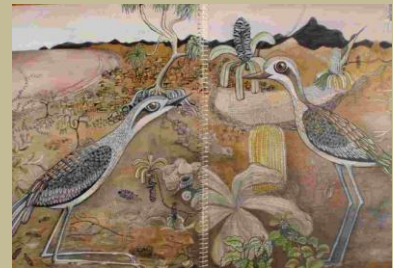

Guest speaker **Tony Duke**, Arts NR CEO

Max Boyd Prize winner

Greg Newland with his zoological study of *Pelagic predators.*

Max selected an outstanding illustrative watercolour .

Tyalgum Festival Prize winner Barb Suttie with her *Ancestral heavens*, highlighting the beauty and diversity of the upper Tweed catchment.

Second Prize winner

Heidi Ledwell with *The curlew has plenty to cry about*
 (acrylic on plywood)

Third Prize winner

John Van den Broeke with presenter Jonathan Fisher, CEO, Currumbin Wildlife Sanctuary
Breakfast Osprey style
 (photography)

Highly commended prize awarded to Lloyd Bullock for his wood & stone sculpture *Migaloo and friends*. Pictured with Cr Sharon Cadwallader and guest speaker Prof. Peter Baverstock

Another **Highly Commended prize** was awarded to Jan Drynan for *Bristlebird country* (oil), an engaging work, depicting an unusual ecosystem within the Caldera region.